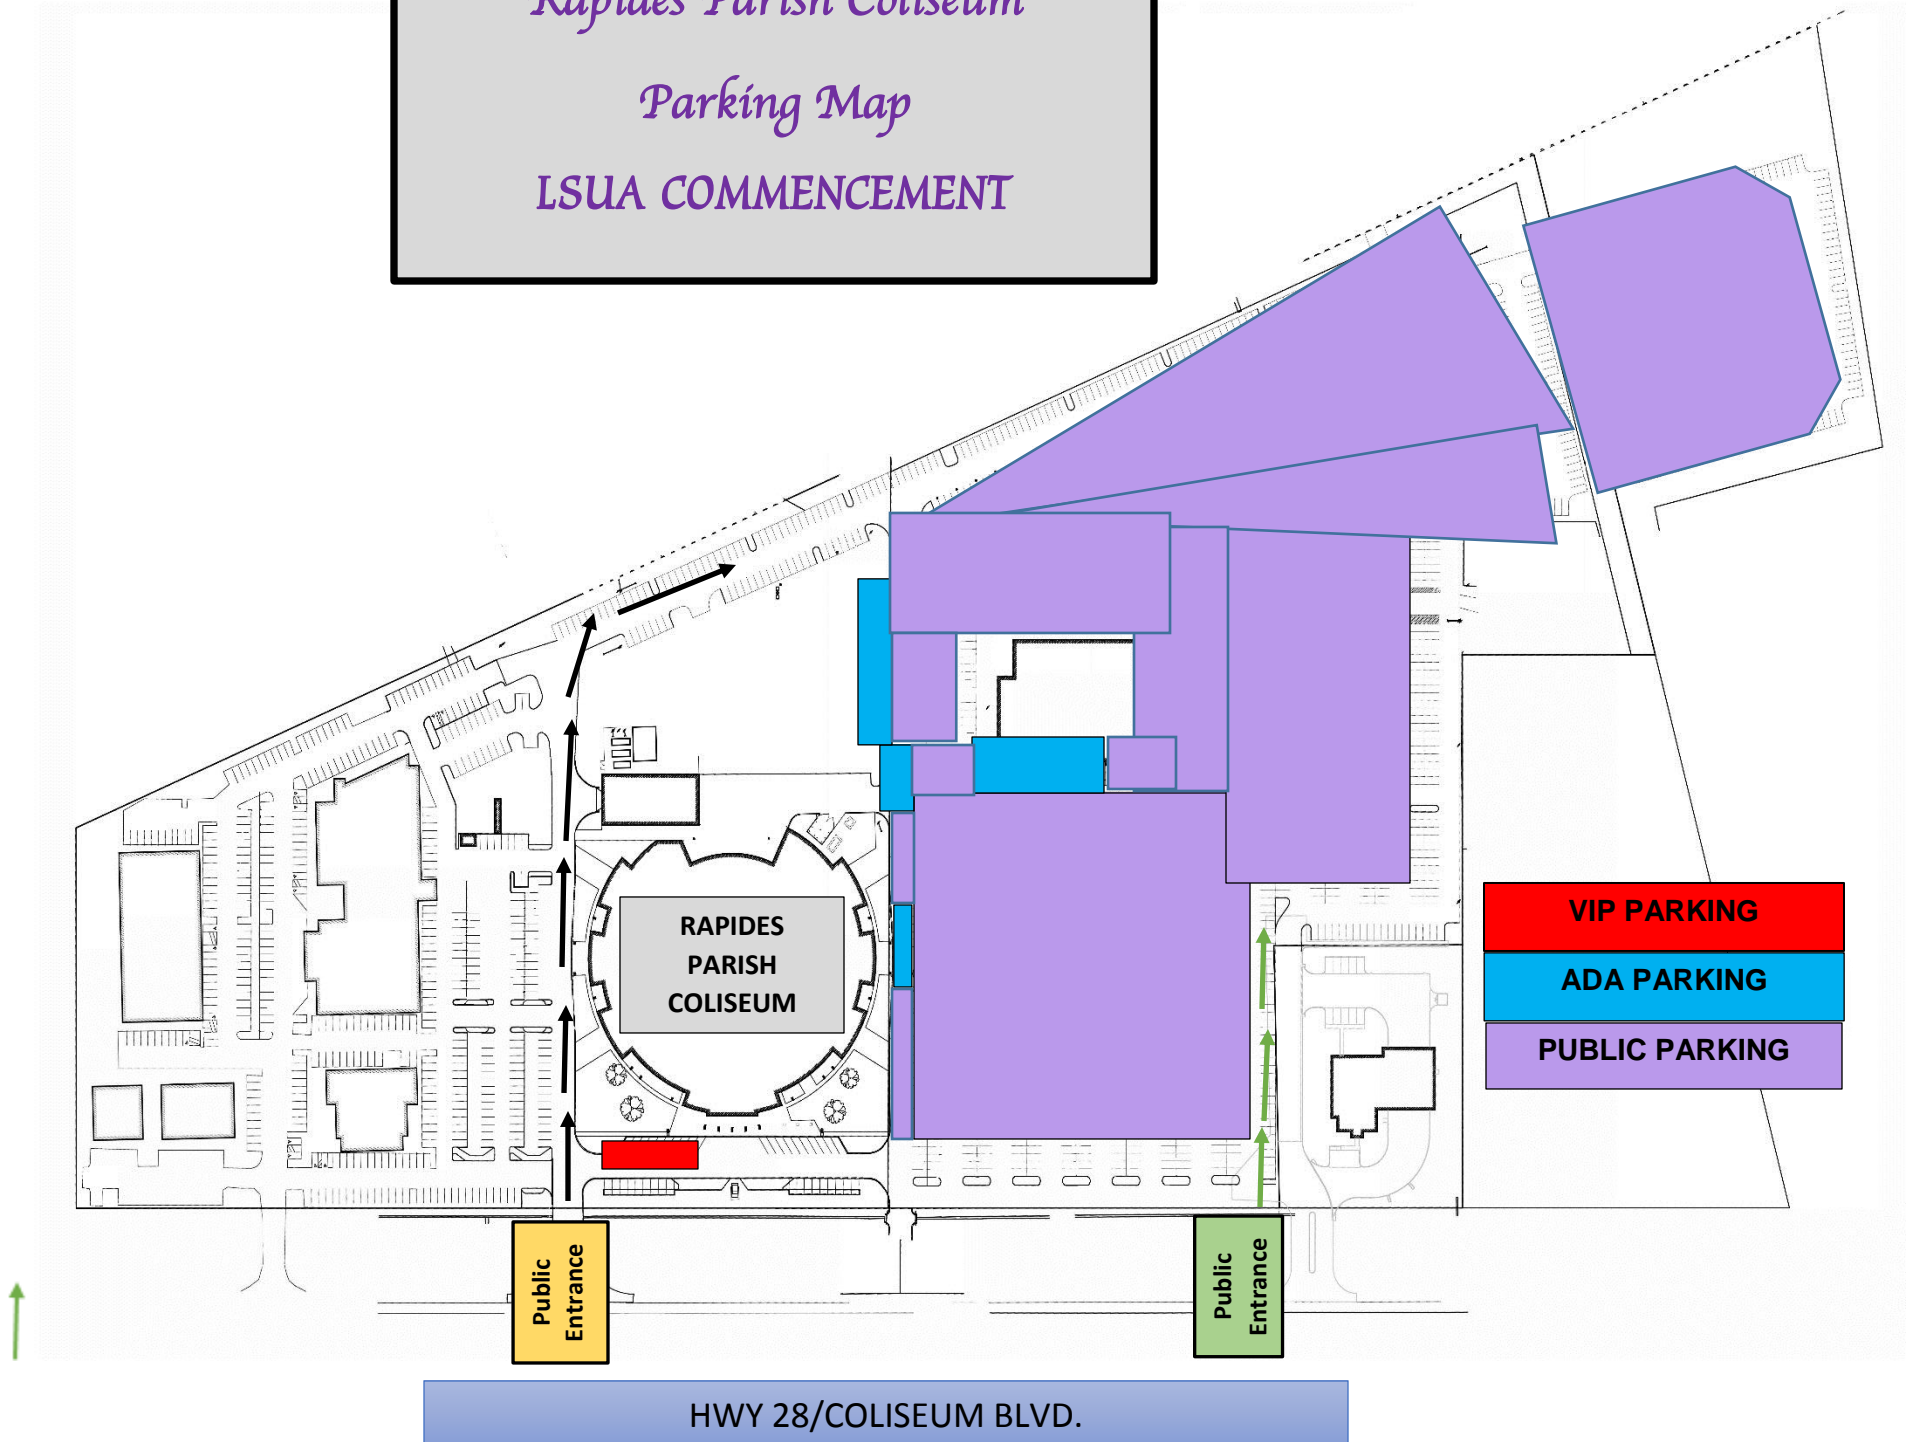

Rapides Parish Coliseum
Parking Map
LSUA COMMENCEMENT

Public Entrance

Public Entrance

HWY 28/COLISEUM BLVD.

- VIP PARKING
- ADA PARKING
- PUBLIC PARKING

RAPIDES
PARISH
COLISEUM