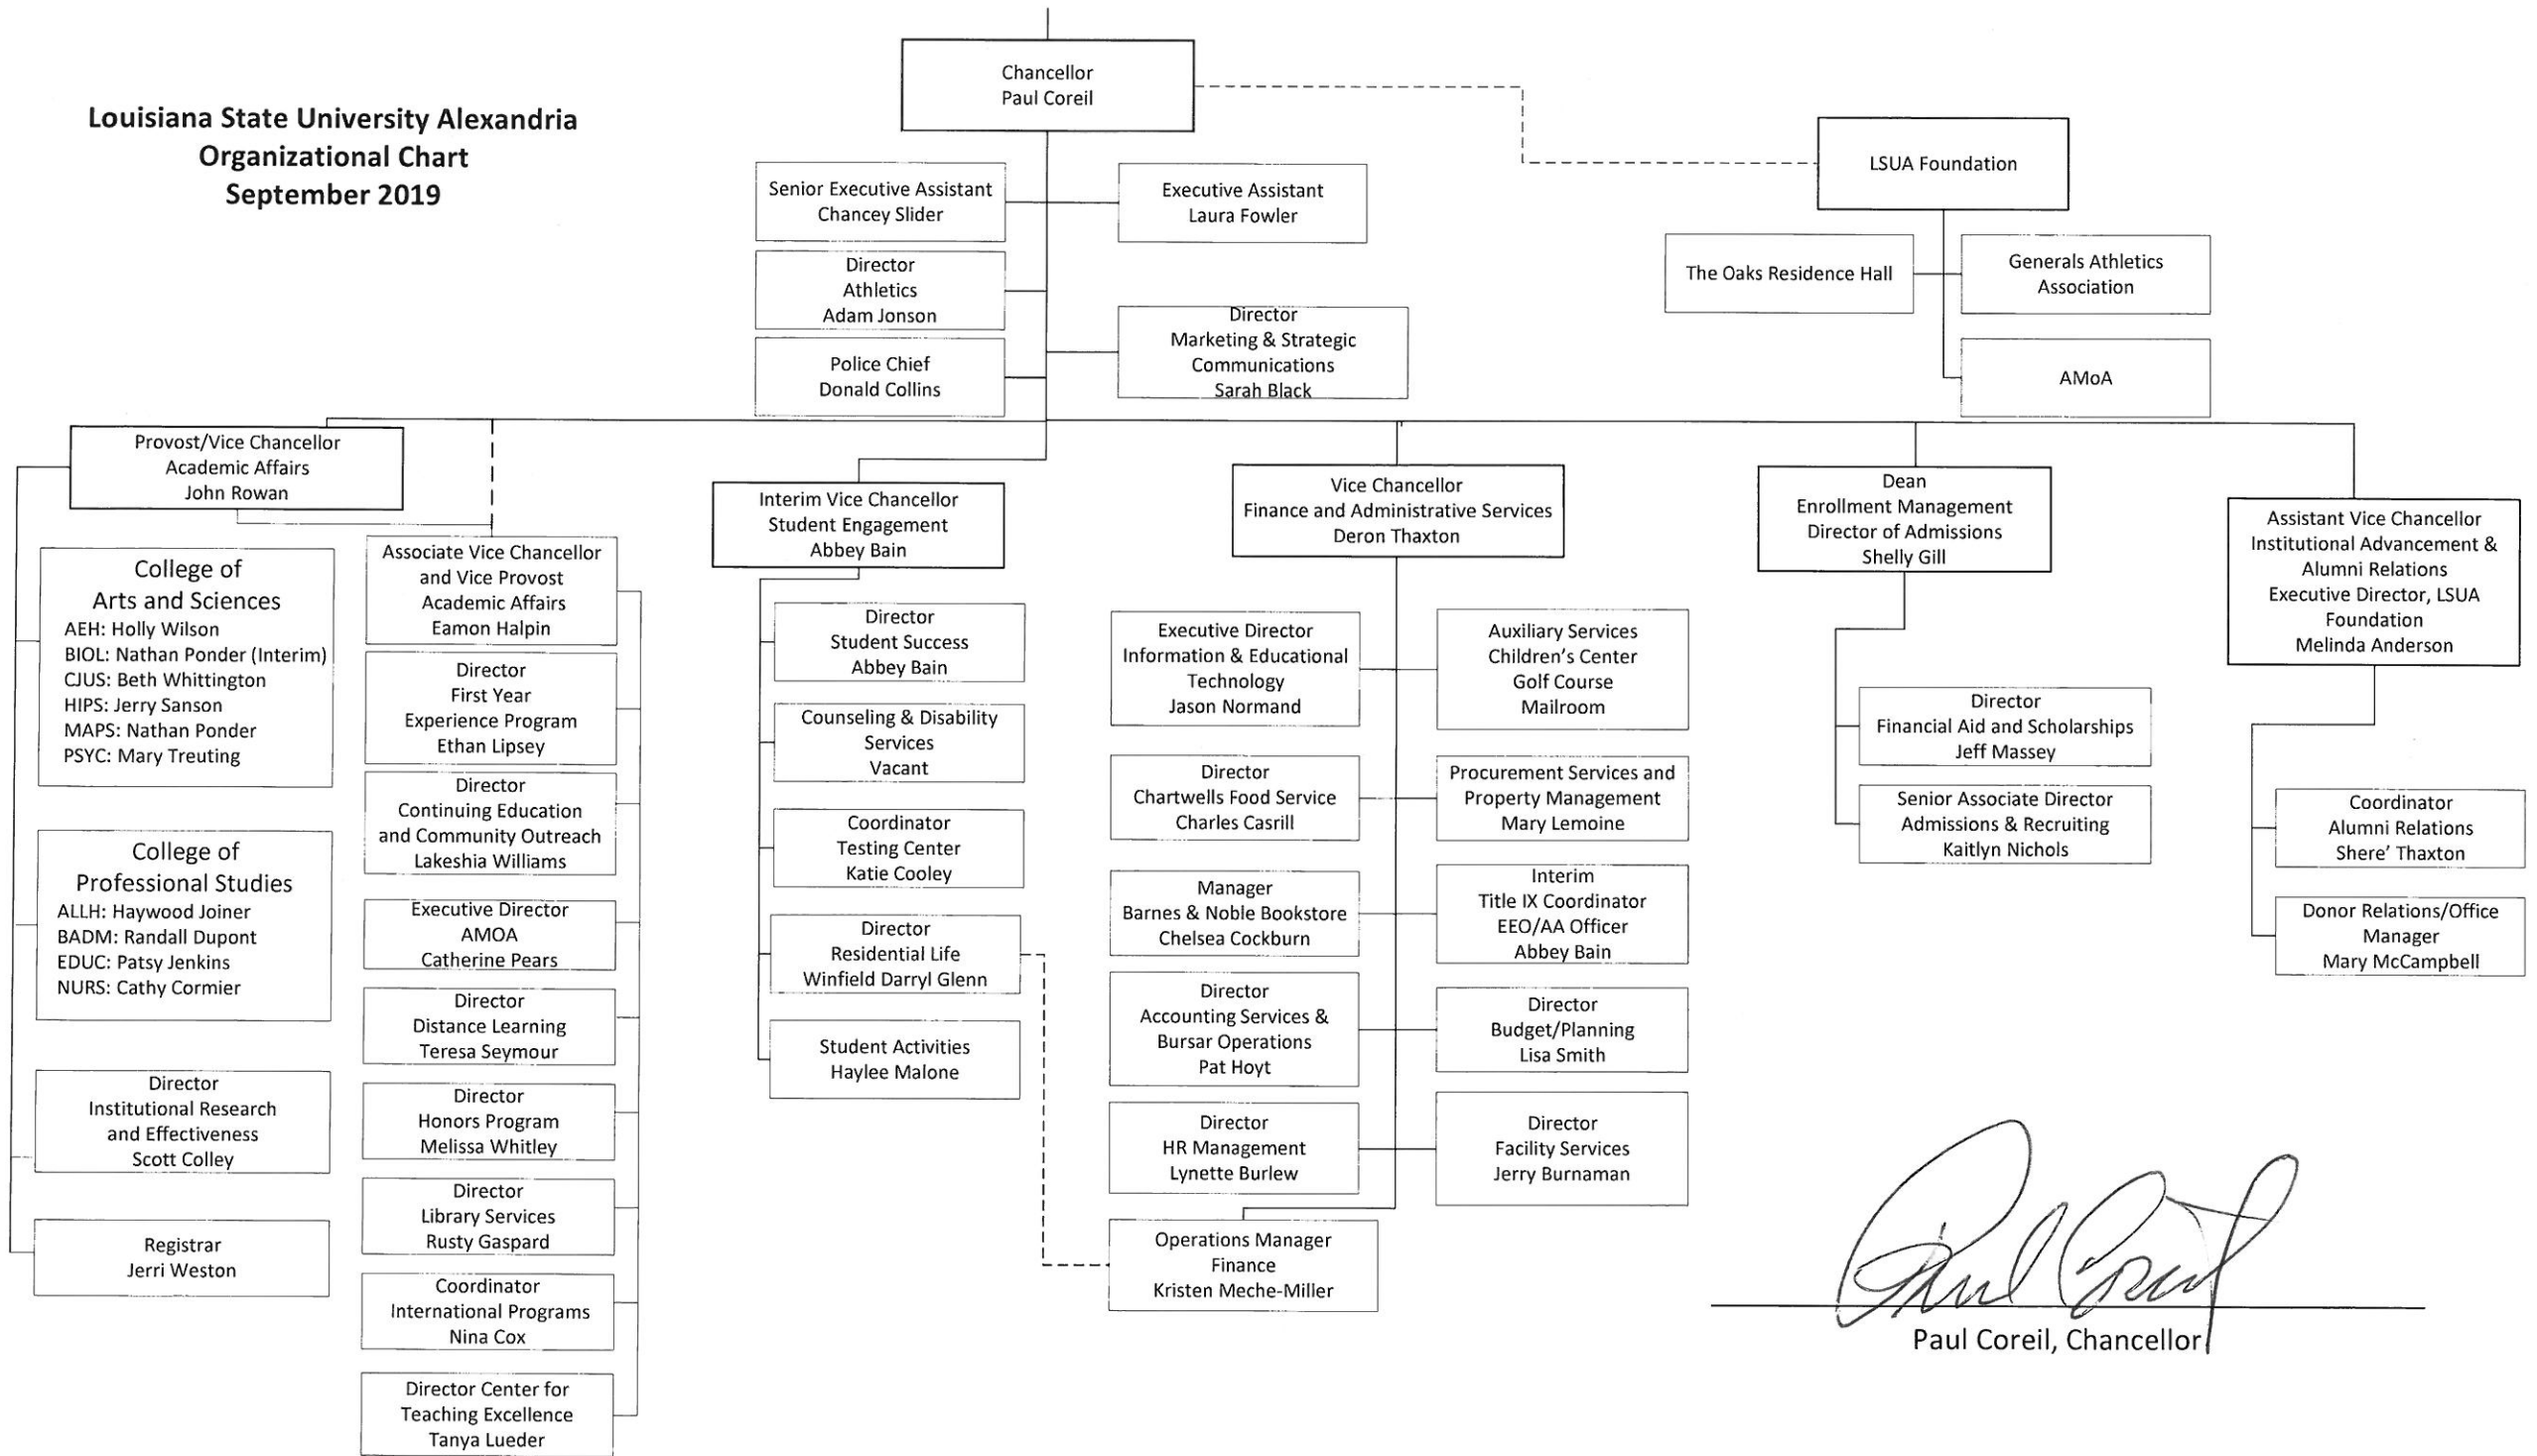

**Louisiana State University Alexandria
Organizational Chart
September 2019**

Paul Coreil, Chancellor