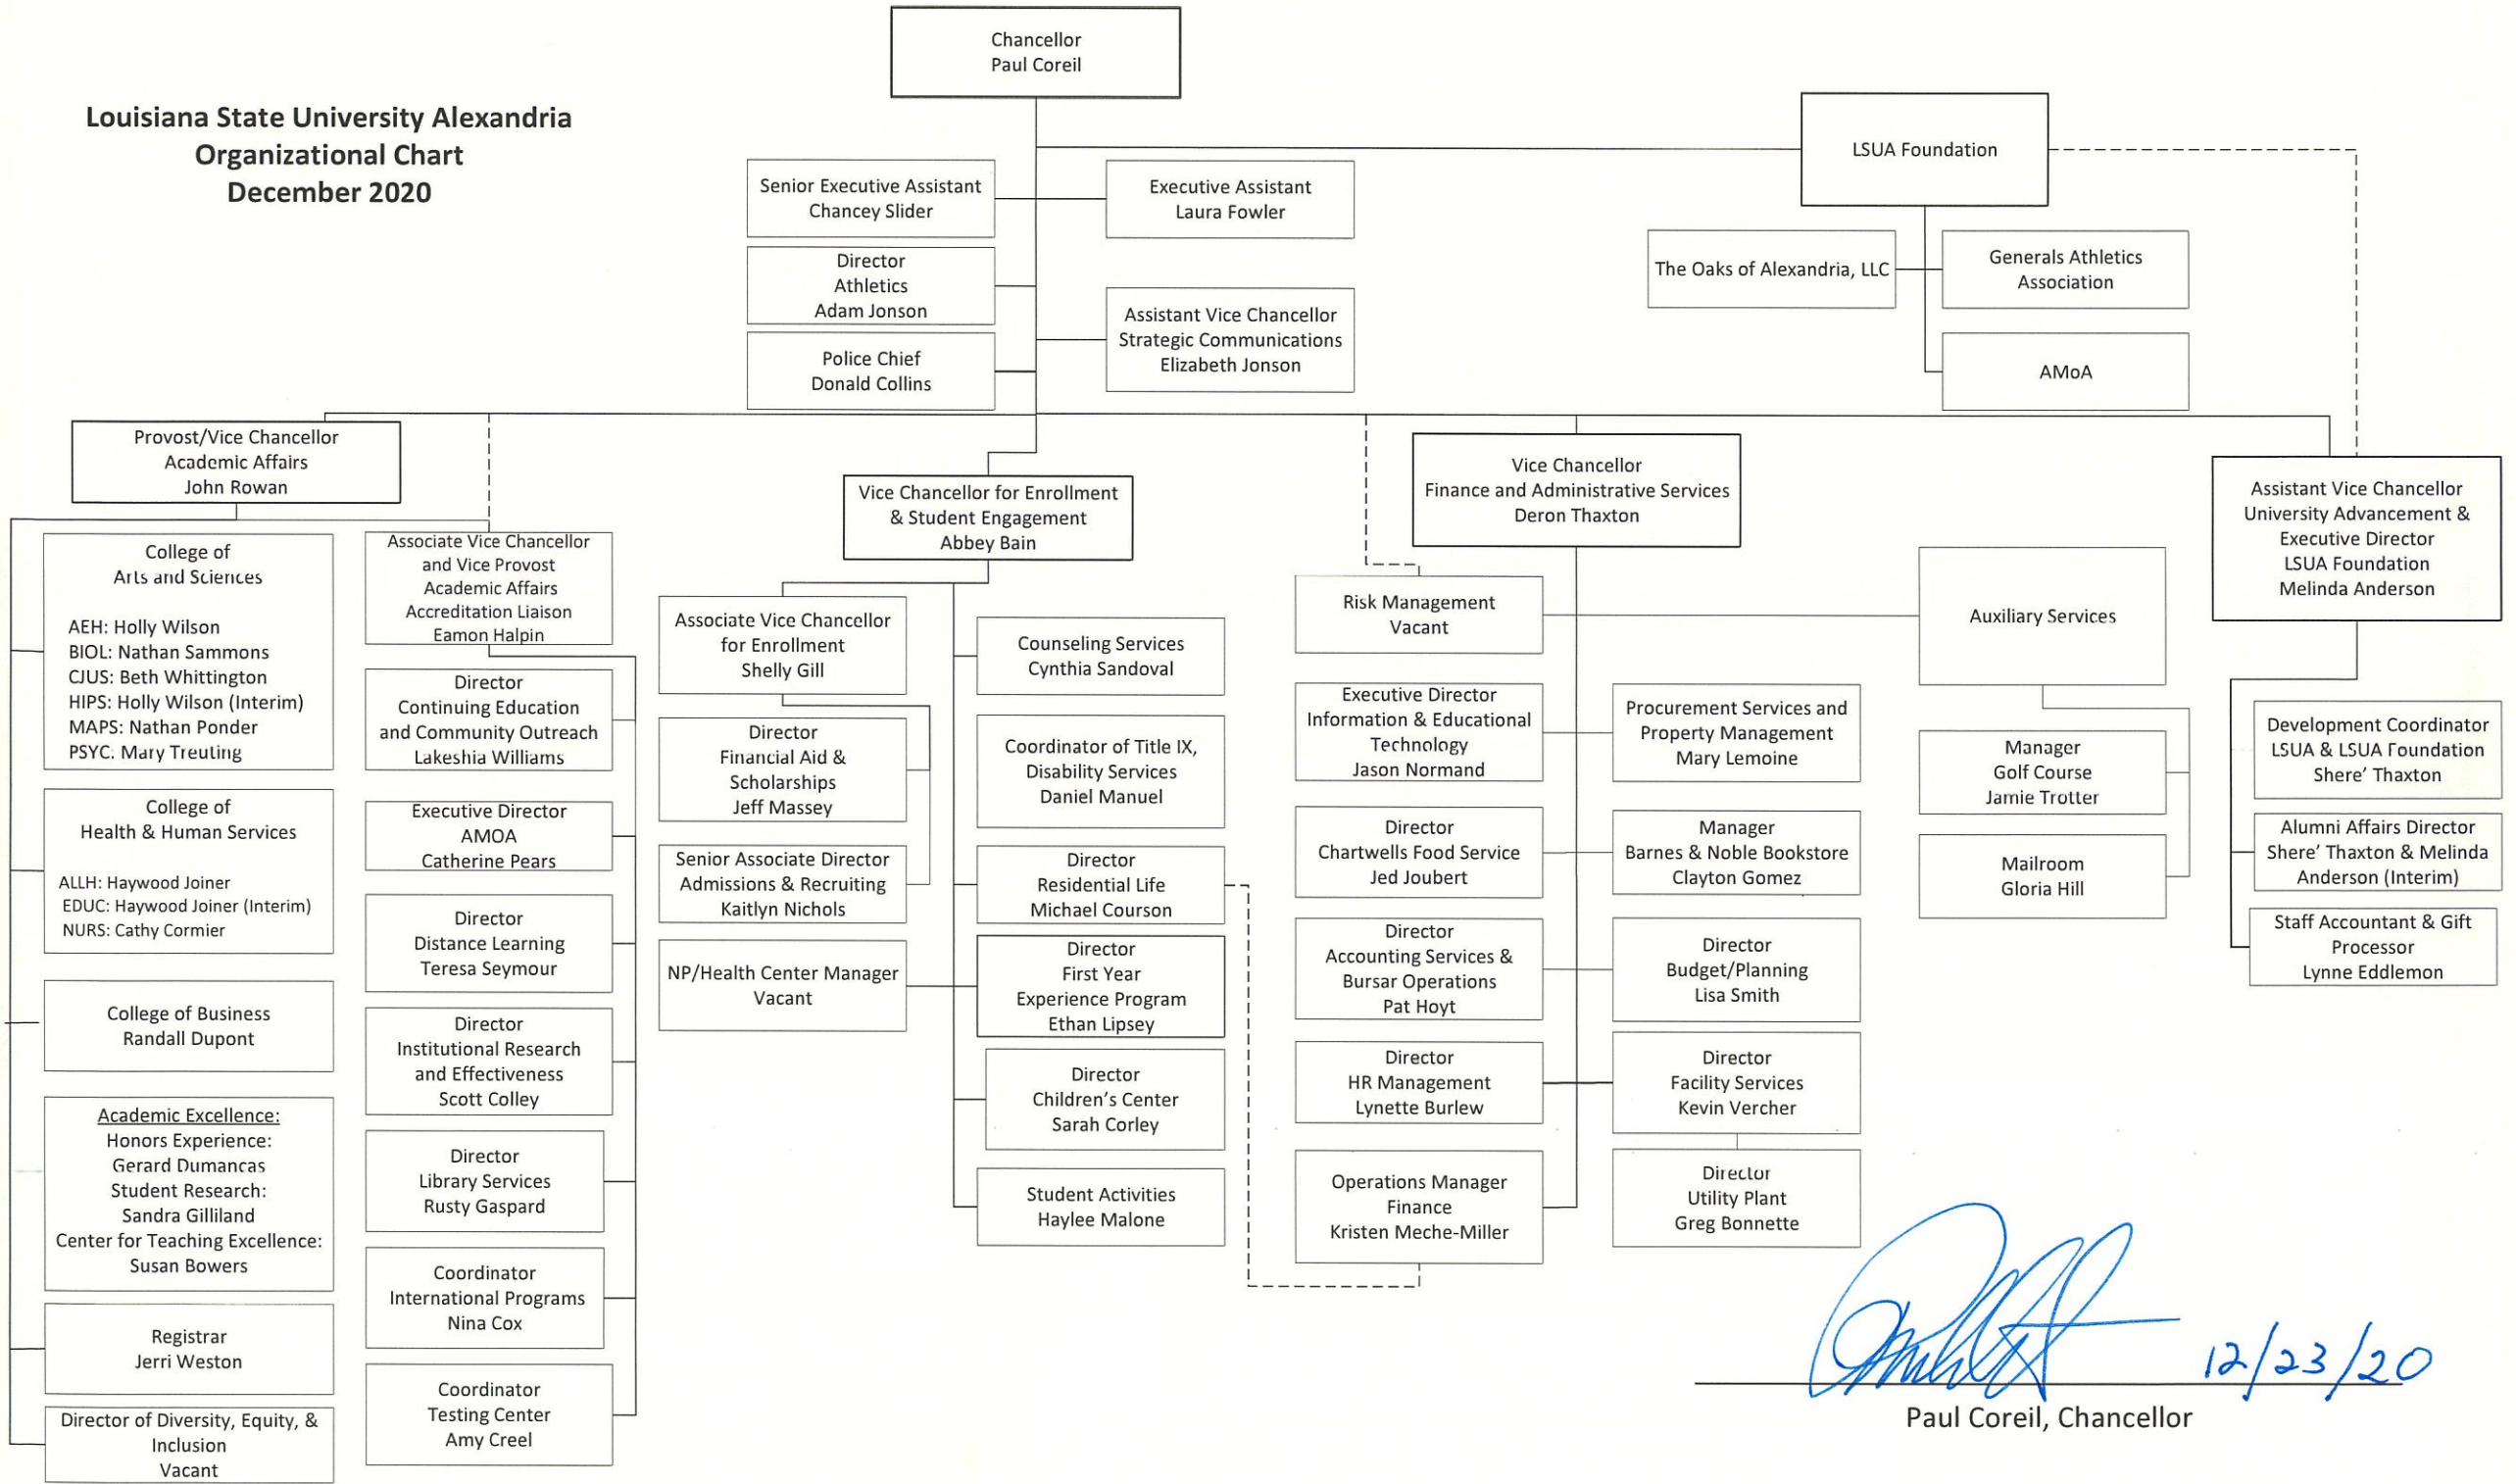

**Louisiana State University Alexandria
Organizational Chart
December 2020**

Paul Coreil, Chancellor

12/23/20