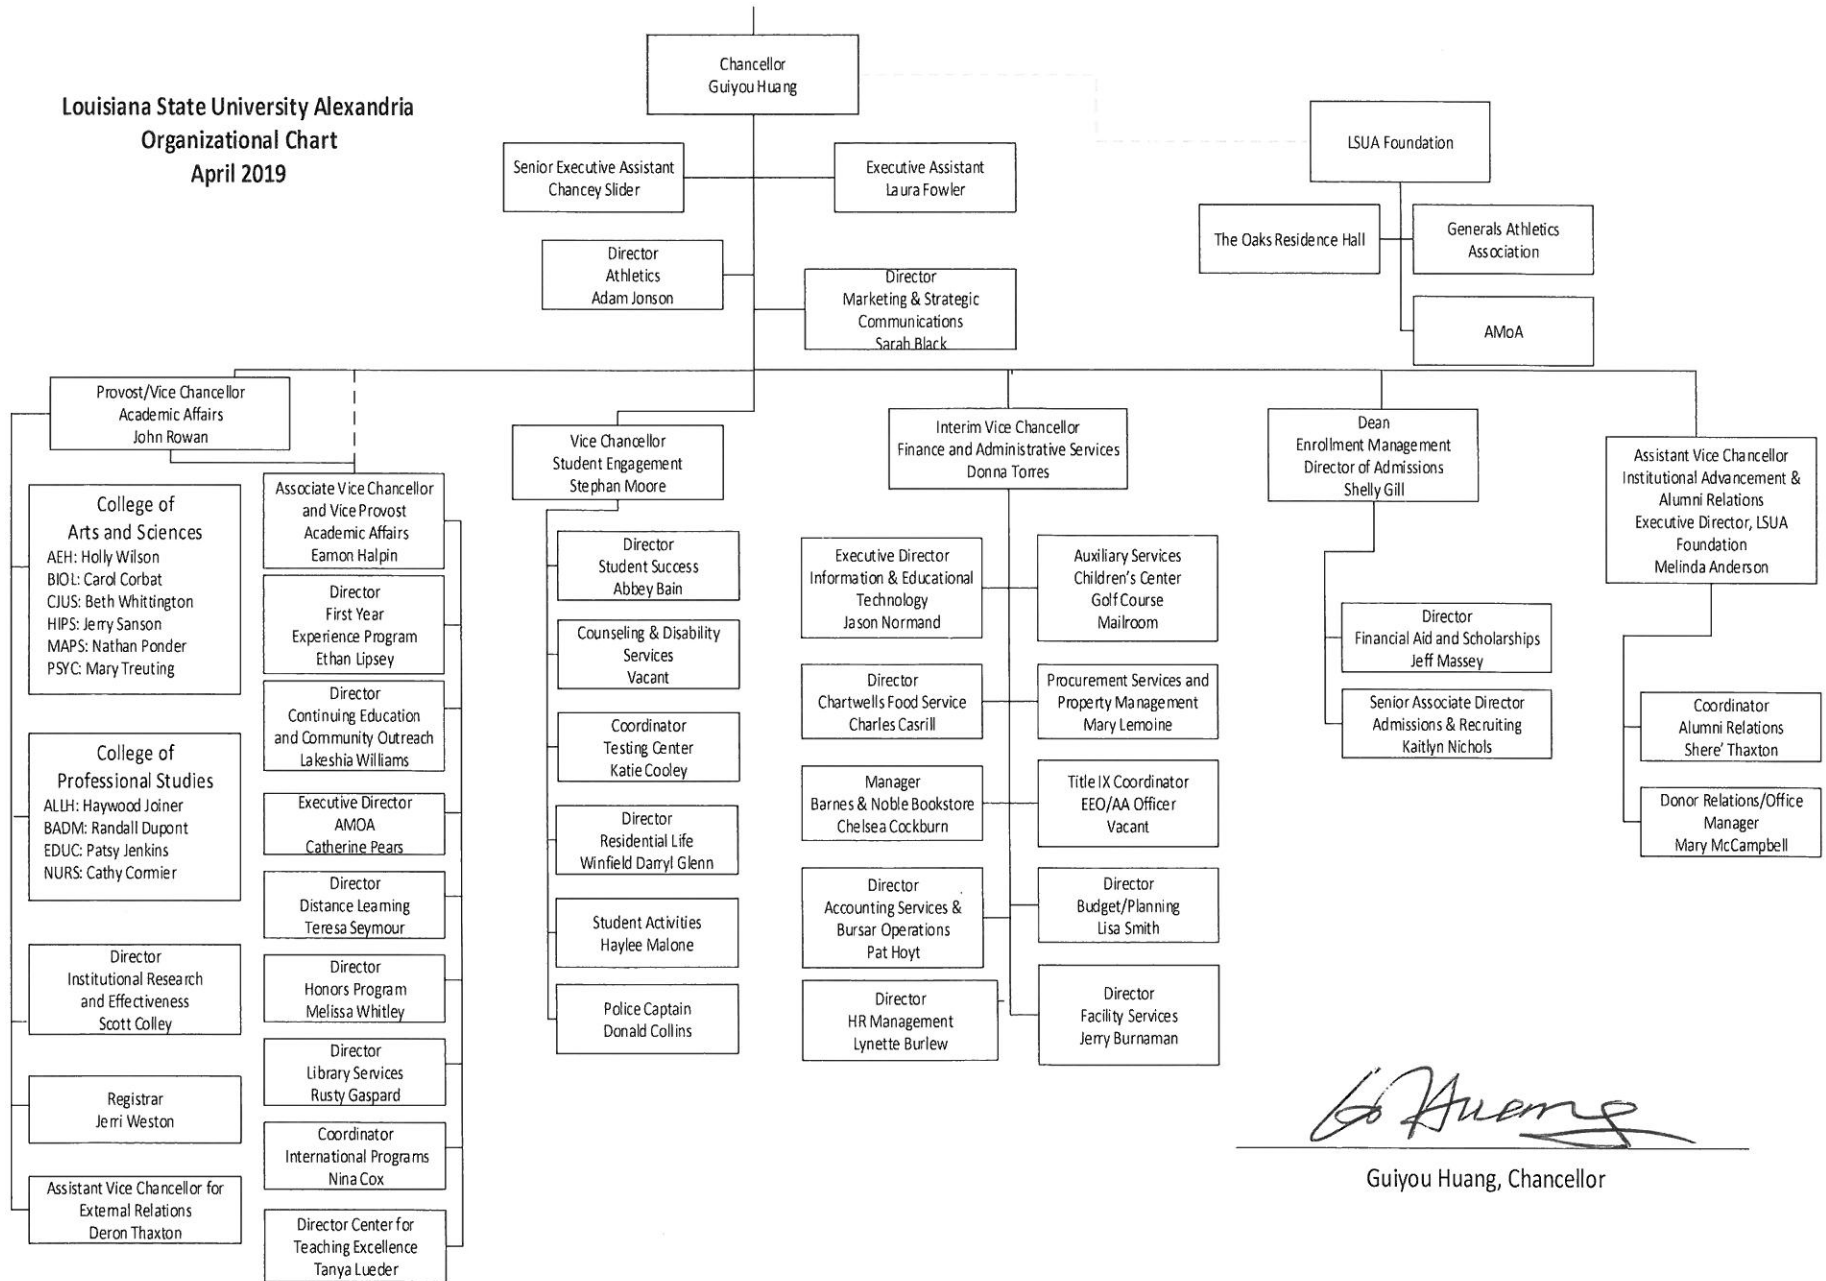

**Louisiana State University Alexandria
Organizational Chart
April 2019**

Guiyou Huang, Chancellor