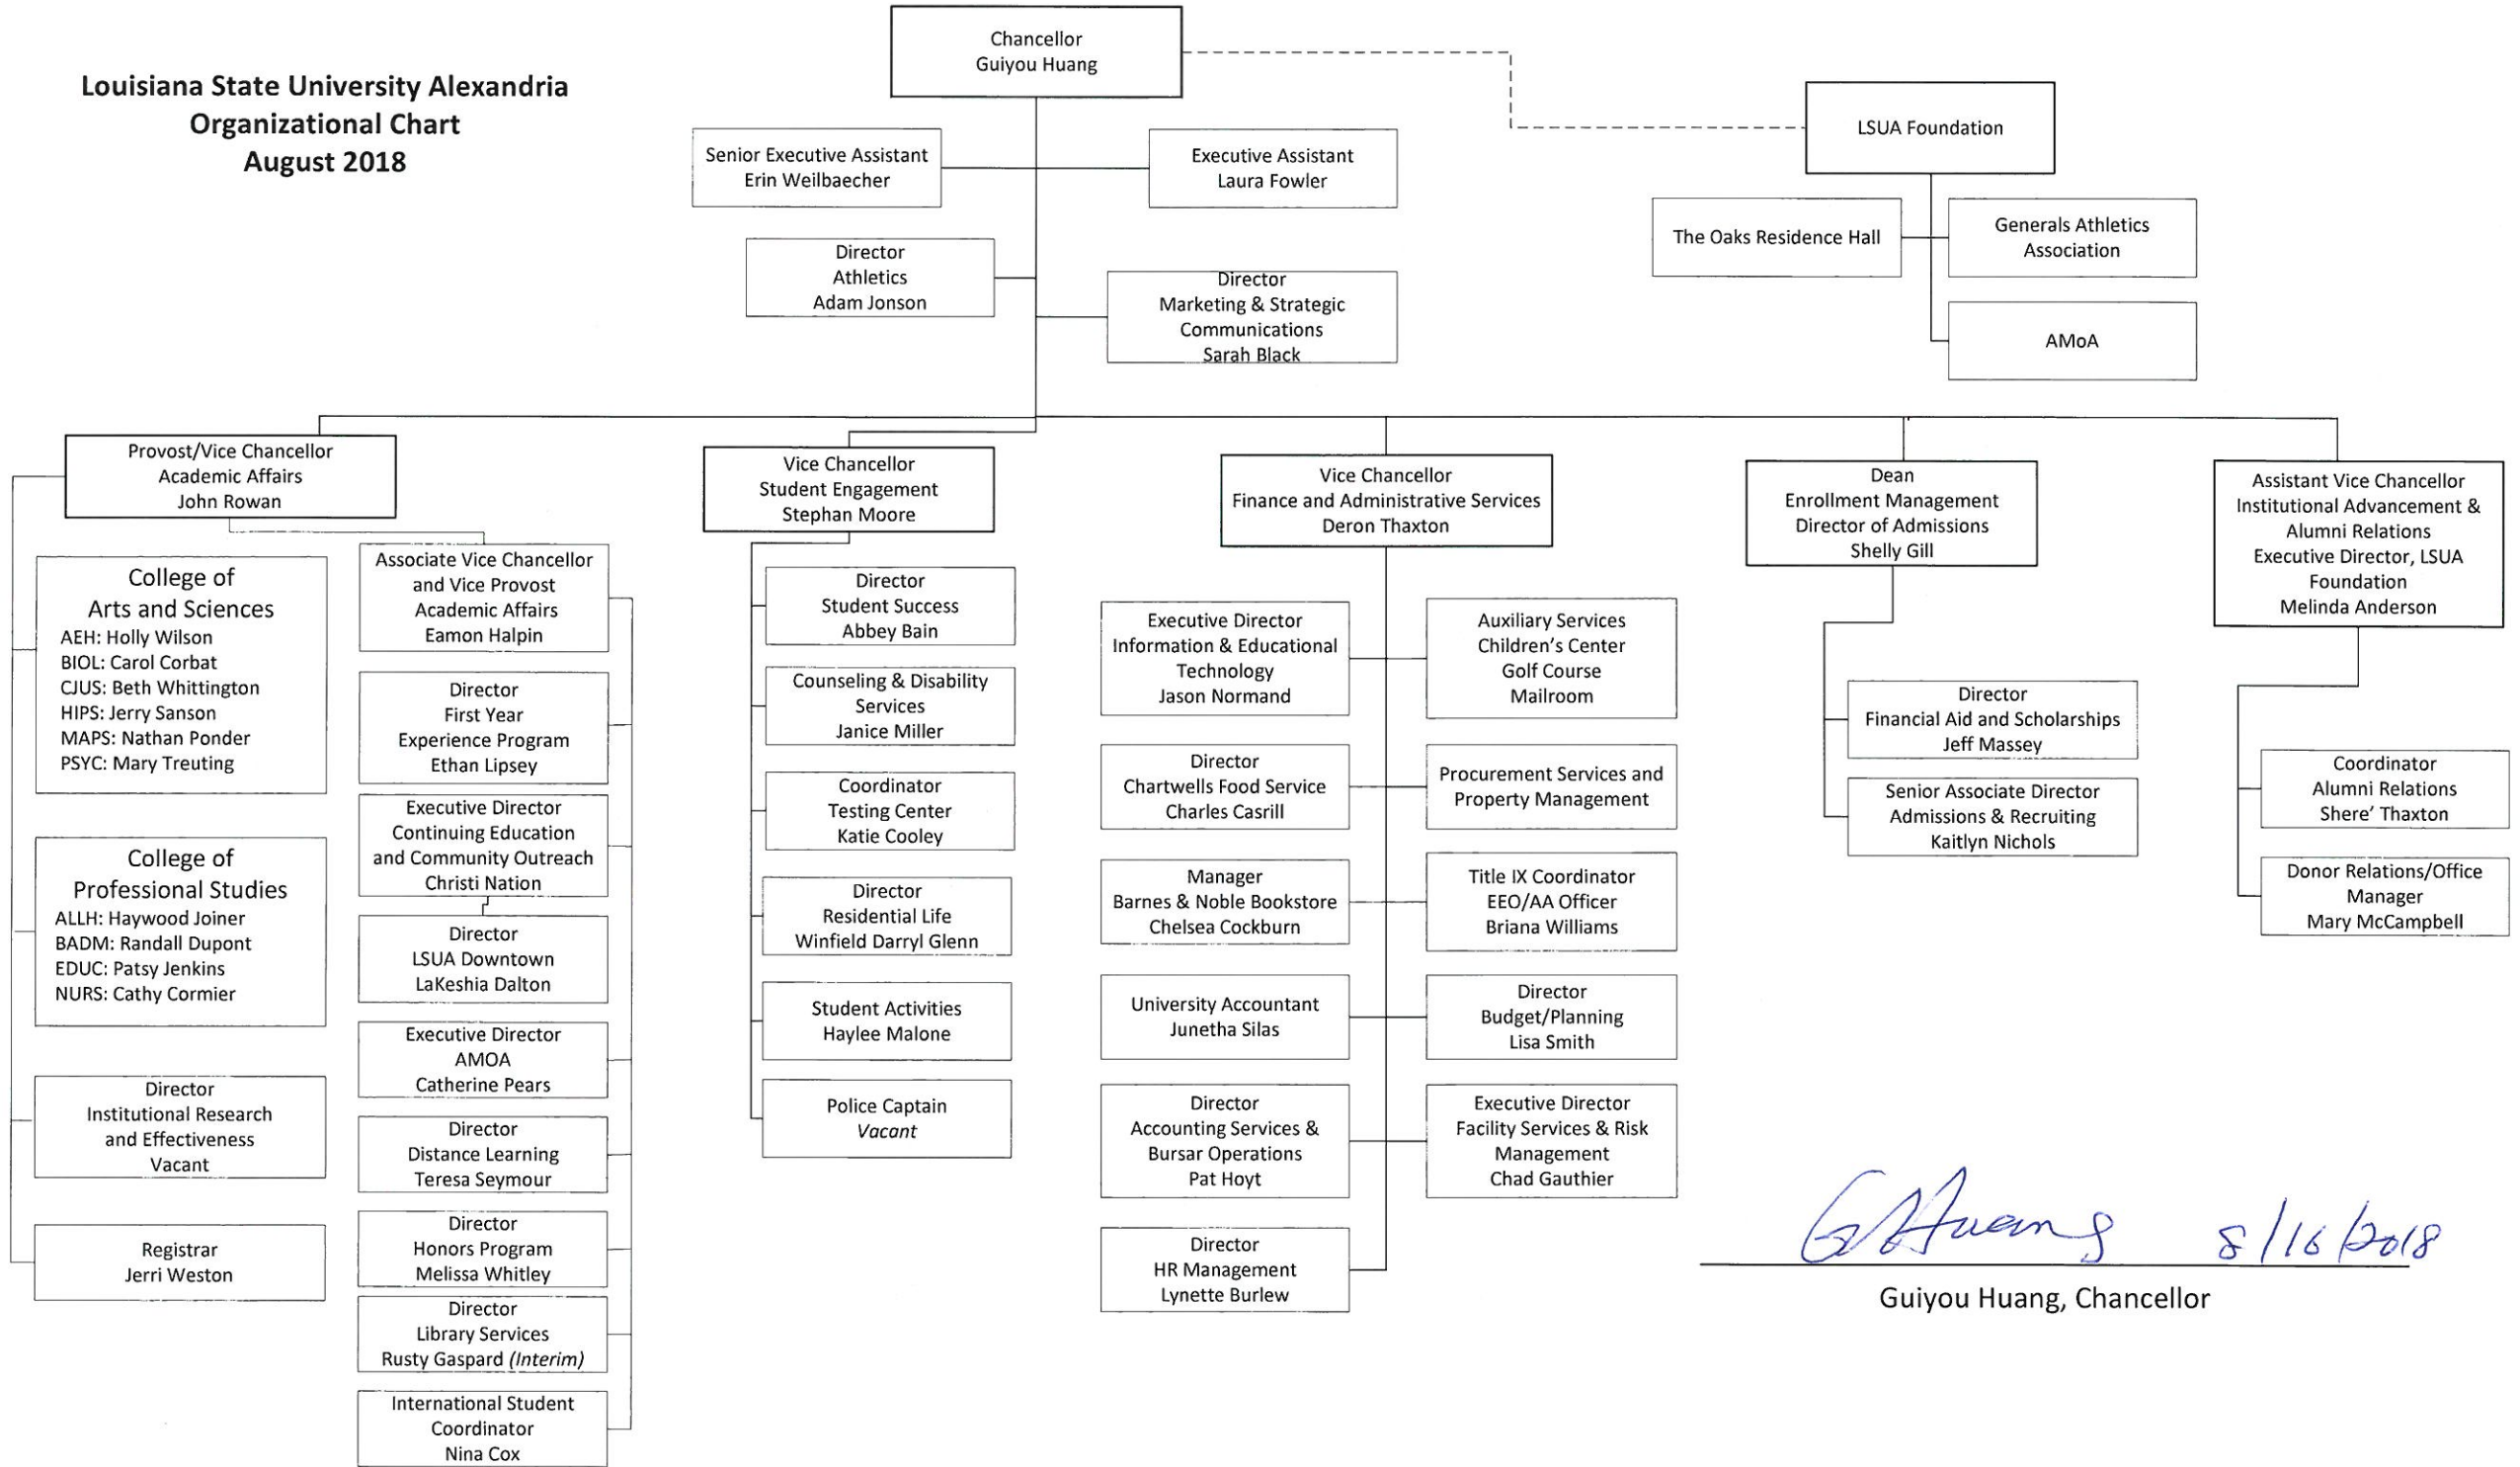

**Louisiana State University Alexandria
Organizational Chart
August 2018**

Guiyou Huang 8/16/2018

Guiyou Huang, Chancellor